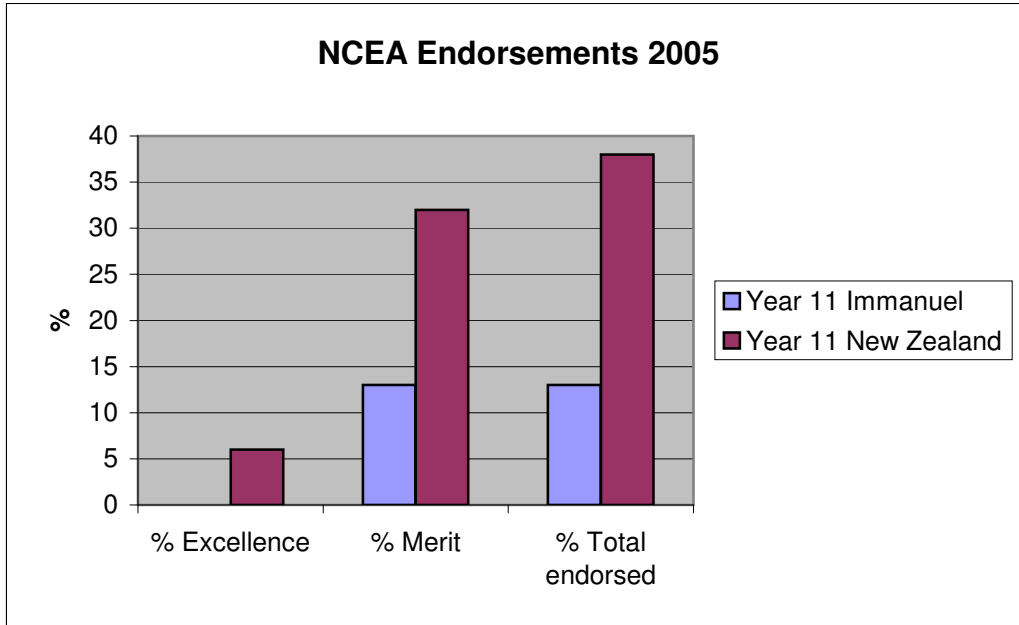

2005 Endorsements	Year 11 Immanuel	Year 11 New Zealand
% Excellence	0	6
% Merit	13	32
% Total endorsed	13	38