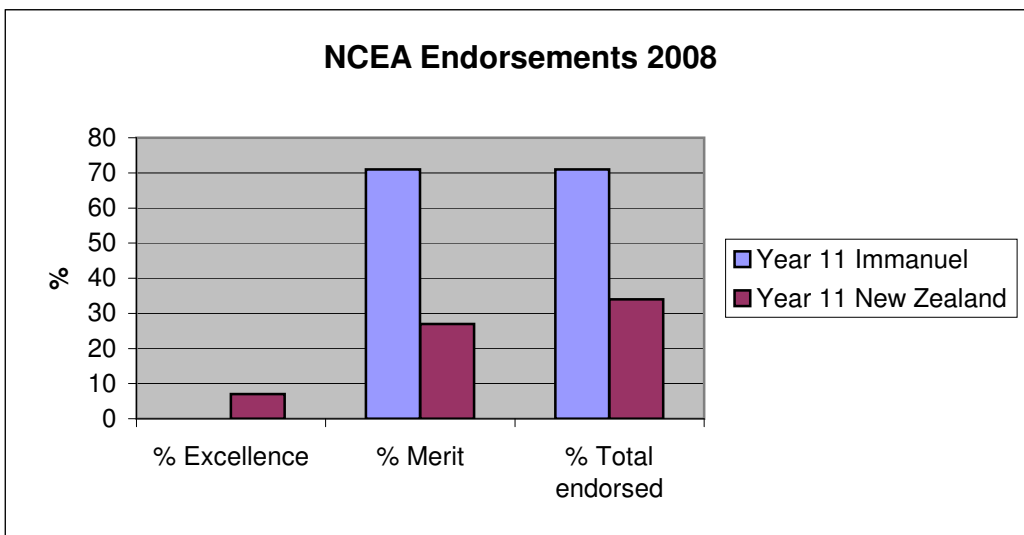

2009 Endorsements	Year 11 Immanuel	Year 11 New Zealand
% Excellence	33	8
% Merit	33	27
% Total endorsed	66	35

2008 Endorsements	Year 11 Immanuel	Year 11 New Zealand
% Excellence	0	7
% Merit	71	27
% Total endorsed	71	34

2007 Endorsements	Year 11 Immanuel	Year 11 New Zealand
% Excellence	0	7
% Merit	42	28
% Total endorsed	42	35

2006 Endorsements	Year 11 Immanuel	Year 11 New Zealand
% Excellence	0	7
% Merit	67	29
% Total endorsed	67	36