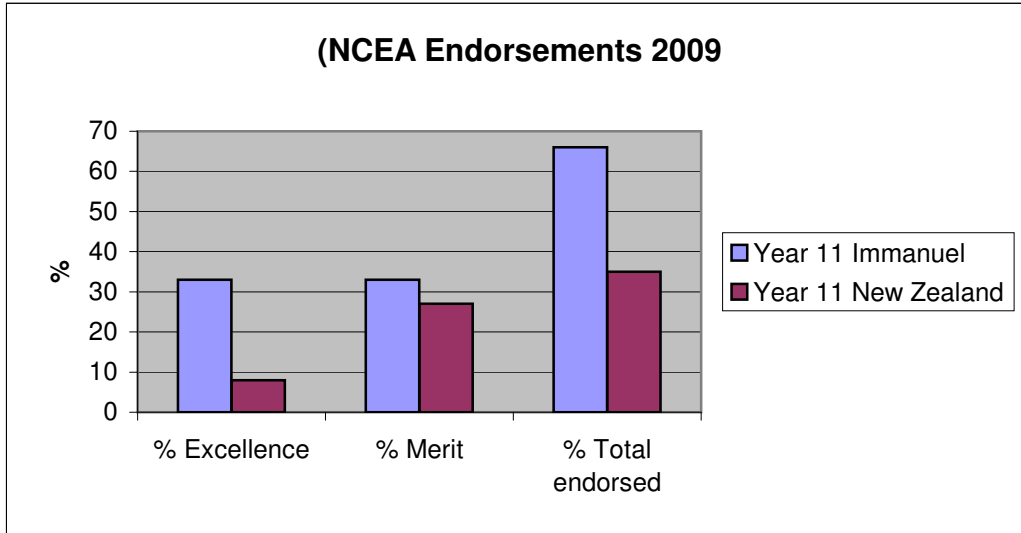

2009 Endorsements	Year 11 Immanuel	Year 11 New Zealand
% Excellence	33	8
% Merit	33	27
% Total endorsed	66	35

2008 Endorsements	Year 11 Immanuel	Year 11 New Zealand
% Excellence	0	7
% Merit	71	27
% Total endorsed	71	34

2007 Endorsements	Year 11 Immanuel	Year 11 New Zealand
% Excellence	0	7
% Merit	42	28
% Total endorsed	42	35

2006 Endorsements	Year 11 Immanuel	Year 11 New Zealand
% Excellence	0	7
% Merit	67	29
% Total endorsed	67	36