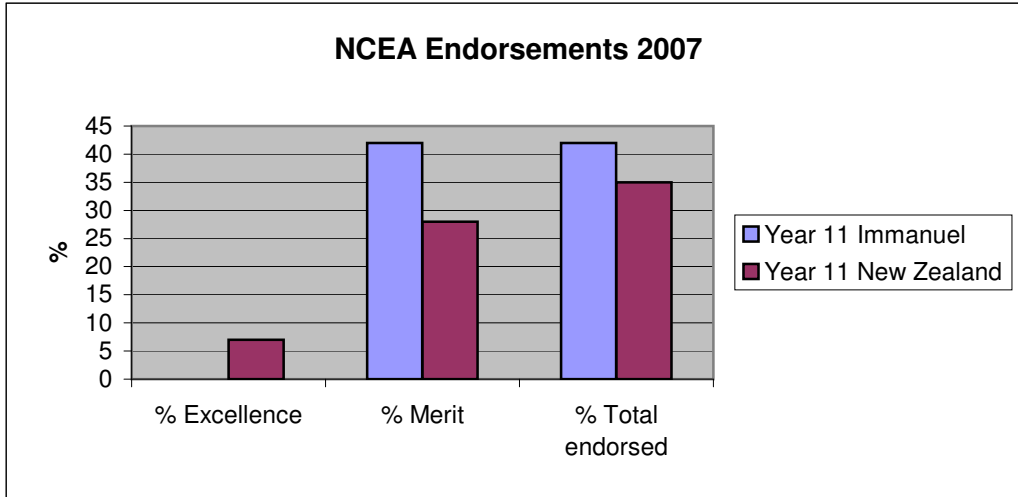

2009 Endorsements	Year 11 Immanuel	Year 11 New Zealand
% Excellence	33	8
% Merit	33	27
% Total endorsed	66	35

2008 Endorsements	Year 11 Immanuel	Year 11 New Zealand
% Excellence	0	7
% Merit	71	27
% Total endorsed	71	34

2007 Endorsements	Year 11 Immanuel	Year 11 New Zealand
% Excellence	0	7
% Merit	42	28
% Total endorsed	42	35

2006 Endorsements	Year 11 Immanuel	Year 11 New Zealand
% Excellence	0	7
% Merit	67	29
% Total endorsed	67	36