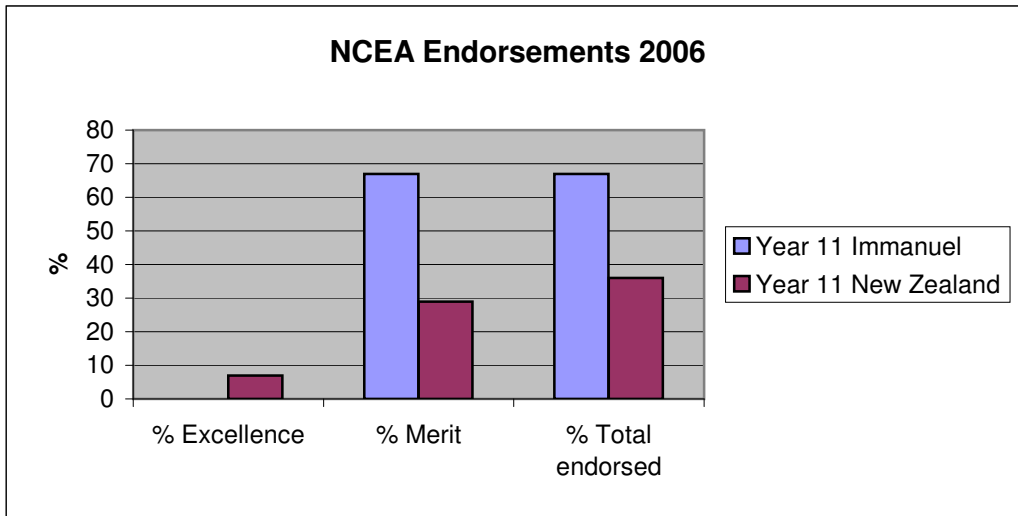

2009 Endorsements	Year 11 Immanuel	Year 11 New Zealand
% Excellence	33	8
% Merit	33	27
% Total endorsed	66	35

2008 Endorsements	Year 11 Immanuel	Year 11 New Zealand
% Excellence	0	7
% Merit	71	27
% Total endorsed	71	34

2007 Endorsements	Year 11 Immanuel	Year 11 New Zealand
% Excellence	0	7
% Merit	42	28
% Total endorsed	42	35

2006 Endorsements	Year 11 Immanuel	Year 11 New Zealand
% Excellence	0	7
% Merit	67	29
% Total endorsed	67	36